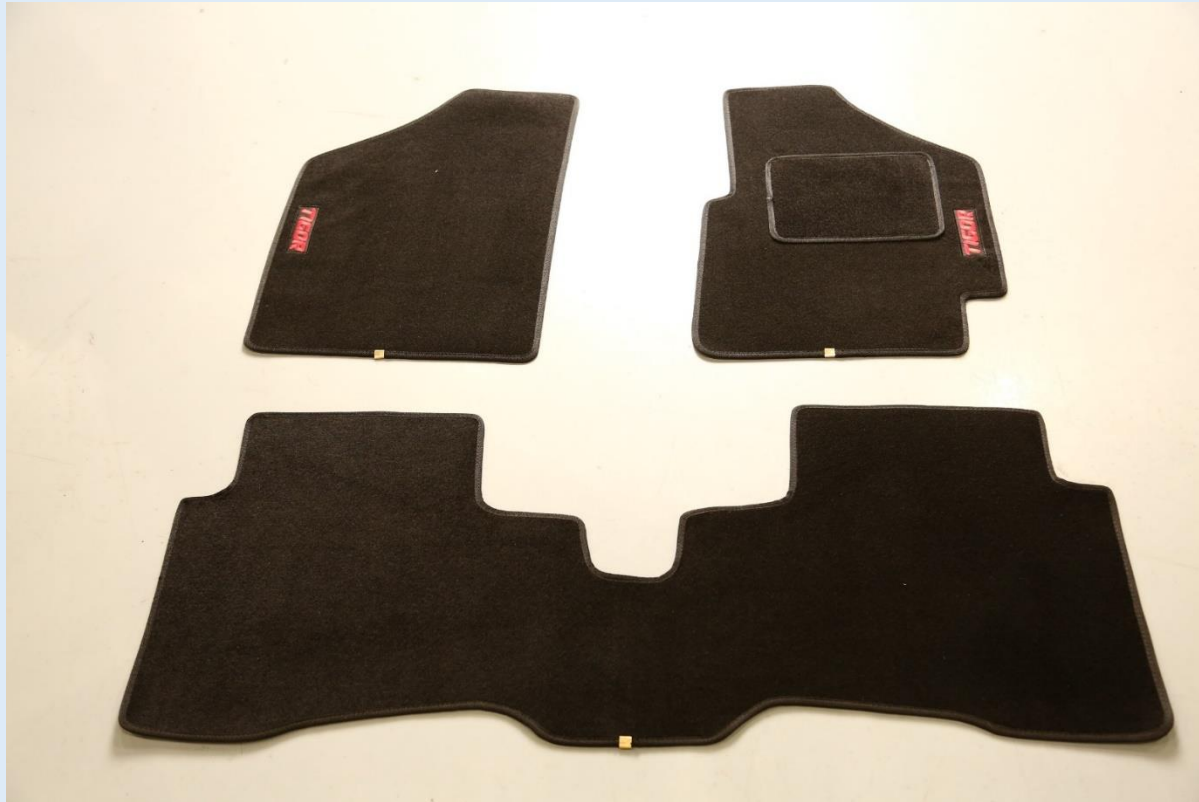

- ***XE & XM TRIMS: FRONT FIXED HEAD REST & NO ARM REST IN THE REAR SEAT***
- ***XZ, XT, XZ (O), XE(O), XM(O), XT, XZ: REMOVABLE HEADREST & ARM REST IN THE REAR SEAT***

COMBO SEAT COVERS

- ***XE & XM TRIMS: FRONT FIXED HEAD REST & NO ARM REST IN THE REAR SEAT***
- ***XZ, XT, XZ (O), XE(O), XM(O), XT, XZ: REMOVABLE HEADREST & ARM REST IN THE REAR SEAT***

ARM REST- COMMON FOR TIAGO & TIGOR

WHEEL COVERS -14"

ALLOY WHEELS –DIAMOND CUT – 14”

CARPETS – SET OF 3PCS

MOLDED MUD FLAPS – SET OF 4PCS

ILLUMINATED LOGO

FRONT GRILLE CHROME GARNISH

FRONT & REAR BUMPER CORNER PROTECTOR